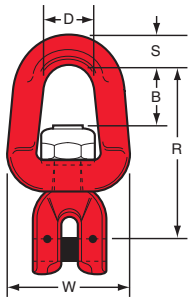

Crosby® Trawlex® Components

Crosby Trawlex® Swivel TXSW

Model	Stock No.	Chain Dia. (mm)	Dimensions (mm)					Weight (kg.)
			R	W	D	B	S	
TXSW13	2781797	13	127	94	41	51	22	1.93
TXSW16	2781804	16	162	111	51	60	29	3.29

Crosby Trawlex® Double Nibbed Link TXDR

Model	Stock No.	Chain Dia. (mm)	Dimensions (mm)		Weight (kg.)
			A (pitch)	B (width)	
TXDR13	2781813	13	108	54	.89
TXDR16	2781822	16	127	63	1.6

Crosby Trawlex® Recessed Link TXRL

Model	Stock No.	Chain Dia. (mm)	Dimensions (mm)					Weight (kg.)
			R	W	D	B	S	
TXRL13	2781831	13	125	117	63	84	22	1.6
TXRL16	2781840	16	156	156	89	108	27	2.72

Note: 19-22mm sizes available upon request.

Model	Stock No.	Chain Dia. (mm)	Dimensions (mm)			Weight (kg.)
			R	T	W	
TXG13	2781868	13	82	16	106	1.51
TXG16	2781877	16	100	20	114	2.38

Note: 19-22mm sizes available upon request.