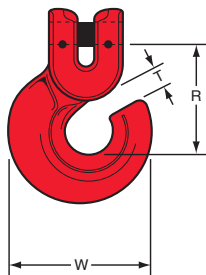

Crosby Trawlex® Double Nibbed Link TXDR

Model	Stock No.	Chain Dia. (mm)	Dimensions (mm)		Weight (kg.)
			A (pitch)	B (width)	
TXDR13	2781813	13	108	54	.89
TXDR16	2781822	16	127	63	1.6

Crosby Trawlex® Recessed Link TXRL

Model	Stock No.	Chain Dia. (mm)	Dimensions (mm)					Weight (kg.)
			R	W	D	B	S	
TXRL13	2781831	13	125	117	63	84	22	1.6
TXRL16	2781840	16	156	156	89	108	27	2.72

Note: 19-22mm sizes available upon request.

Crosby Trawlex® Kelly's Eye TXKE

Model	Stock No.	Chain Dia. (mm)	Dimensions (mm)			Weight (kg.)
			R	D	S	
TXKE16	2781859	16	187	95	28	4.42

Note: 19-22mm sizes available upon request.

Crosby Trawlex® 'G' Hook TXG

Model	Stock No.	Chain Dia. (mm)	Dimensions (mm)			Weight (kg.)
			R	T	W	
TXG13	2781868	13	82	16	106	1.51
TXG16	2781877	16	100	20	114	2.38

Note: 19-22mm sizes available upon request.