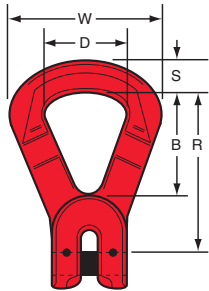

Crosby® Trawlex® Components

Crosby Trawlex® Swivel TXSW

Model	Stock No.	Chain Dia. (mm)	Dimensions (mm)					Weight (kg.)
			R	W	D	B	S	
TXSW13	2781797	13	127	94	41	51	22	1.93
TXSW16	2781804	16	162	111	51	60	29	3.29

Crosby Trawlex® Double Nibbed Link TXDR

Model	Stock No.	Chain Dia. (mm)	Dimensions (mm)		Weight (kg.)
			A (pitch)	B (width)	
TXDR13	2781813	13	108	54	.89
TXDR16	2781822	16	127	63	1.6

Crosby Trawlex® Recessed Link TXRL

Model	Stock No.	Chain Dia. (mm)	Dimensions (mm)					Weight (kg.)
			R	W	D	B	S	
TXRL13	2781831	13	125	117	63	84	22	1.6
TXRL16	2781840	16	156	156	89	108	27	2.72

Note: 19-22mm sizes available upon request.

Crosby Trawlex® Kelly's Eye TXKE

Model	Stock No.	Chain Dia. (mm)	Dimensions (mm)			Weight (kg.)
			R	D	S	
TXKE16	2781859	16	187	95	28	4.42

Note: 19-22mm sizes available upon request.

Crosby Trawlex® 'G' Hook TXG