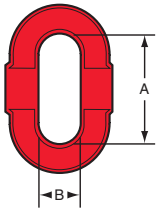

Crosby® Trawlex® Components

Crosby Trawlex® Swivel TXSW

Model	Stock No.	Chain Dia. (mm)	Dimensions (mm)					Weight (kg.)
			R	W	D	B	S	
TXSW13	2781797	13	127	94	41	51	22	1.93
TXSW16	2781804	16	162	111	51	60	29	3.29

Crosby Trawlex® Double Nibbed Link TXDR

Model	Stock No.	Chain Dia. (mm)	Dimensions (mm)		Weight (kg.)
			A (pitch)	B (width)	
TXDR13	2781813	13	108	54	.89
TXDR16	2781822	16	127	63	1.6

Crosby Trawlex® Recessed Link TXRL

Model	Stock No.	Chain Dia. (mm)	Dimensions (mm)					Weight (kg.)
			R	W	D	B	S	
TXRL13	2781831	13	125	117	63	84	22	1.6
TXRL16	2781840	16	156	156	89	108	27	2.72

Note: 19-22mm sizes available upon request.

Model	Stock No.	Chain Dia. (mm)	Dimensions (mm)			Weight (kg.)
			R	T	W	
TXG13	2781868	13	82	16	106	1.51
TXG16	2781877	16	100	20	114	2.38

Note: 19-22mm sizes available upon request.