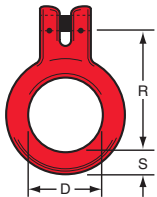

Crosby® Trawlex® Components

Crosby Trawlex® Swivel TXSW

Model	Stock No.	Chain Dia. (mm)	Dimensions (mm)					Weight (kg.)
			R	W	D	B	S	
TXSW13	2781797	13	127	94	41	51	22	1.93
TXSW16	2781804	16	162	111	51	60	29	3.29

Crosby Trawlex® Double Nibbed Link TXDR

Model	Stock No.	Chain Dia. (mm)	Dimensions (mm)		Weight (kg.)
			A (pitch)	B (width)	
TXDR13	2781813	13	108	54	.89
TXDR16	2781822	16	127	63	1.6

Crosby Trawlex® Recessed Link TXRL

Model	Stock No.	Chain Dia. (mm)	Dimensions (mm)					Weight (kg.)
			R	W	D	B	S	
TXRL13	2781831	13	125	117	63	84	22	1.6
TXRL16	2781840	16	156	156	89	108	27	2.72

Note: 19-22mm sizes available upon request.

Crosby Trawlex® Kelly's Eye TXKE

Model	Stock No.	Chain Dia. (mm)	Dimensions (mm)			Weight (kg.)
			R	D	S	
TXKE16	2781859	16	187	95	28	4.42

Note: 19-22mm sizes available upon request.

Crosby Trawlex® 'G' Hook TXG